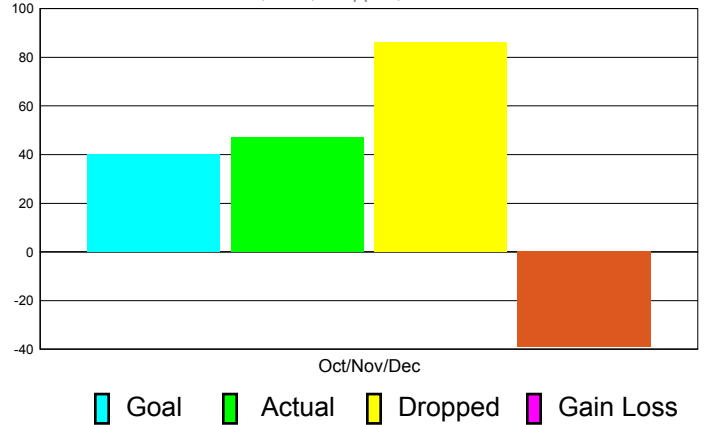

Membership Results 2011-2012

Goal, New, Dropped, Gain/Loss